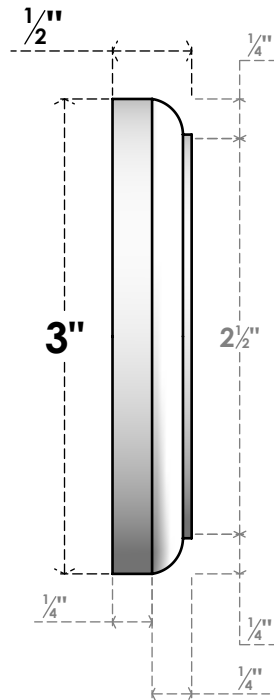

ROSP030X030X050GRY04

3"W X 3"H X 1/2"P STANDARD GRAYSON BULLSEYE ROSETTE WITH ROUNDED EDGE, ARCHITECTURAL GRADE PVC

FRONT

SIDE

EKENA MILLWORK
2300 WEST MAIN ST.
CLARKSVILLE, TX 75426
TOLL FREE: 866-607-0453
WWW.EKENAMILLWORK.COM

NOTES

1. INSTALLATION TO BE COMPLETED IN ACCORDANCE WITH MANUFACTURER'S SPECIFICATIONS.
2. DRAWING MAY NOT BE TO SCALE
3. THIS DRAWING IS INTENDED FOR DESIGN AND PLANNING PURPOSES ONLY.
4. ALL INFORMATION CONTAINED HEREIN WAS CURRENT AT THE TIME OF DEVELOPMENT BUT MUST BE REVIEWED AND APPROVED BY THE PRODUCT MANUFACTURER TO BE CONSIDERED ACCURATE.
5. ARCHITECTURAL GRADE PVC PRODUCTS ARE MADE FROM EXPANDED CELLULAR PVC AND COME NATURALLY WHITE BUT MAY BE PAINTED