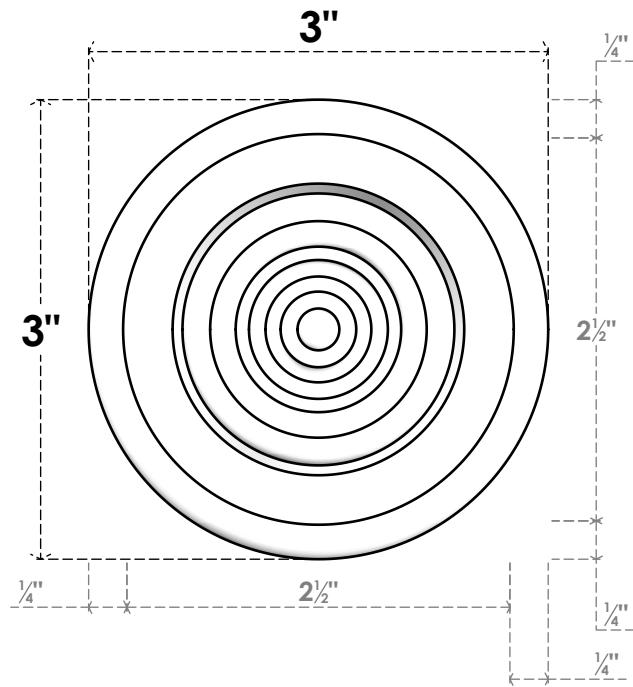

ROSP030X030X050GRY04

3"W X 3"H X 1/2"P STANDARD GRAYSON BULLSEYE ROSETTE WITH ROUNDED EDGE, ARCHITECTURAL GRADE PVC

FRONT

SIDE

EKENA MILLWORK
2300 WEST MAIN ST.
CLARKSVILLE, TX 75426
TOLL FREE: 866-607-0453
WWW.EKENAMILLWORK.COM